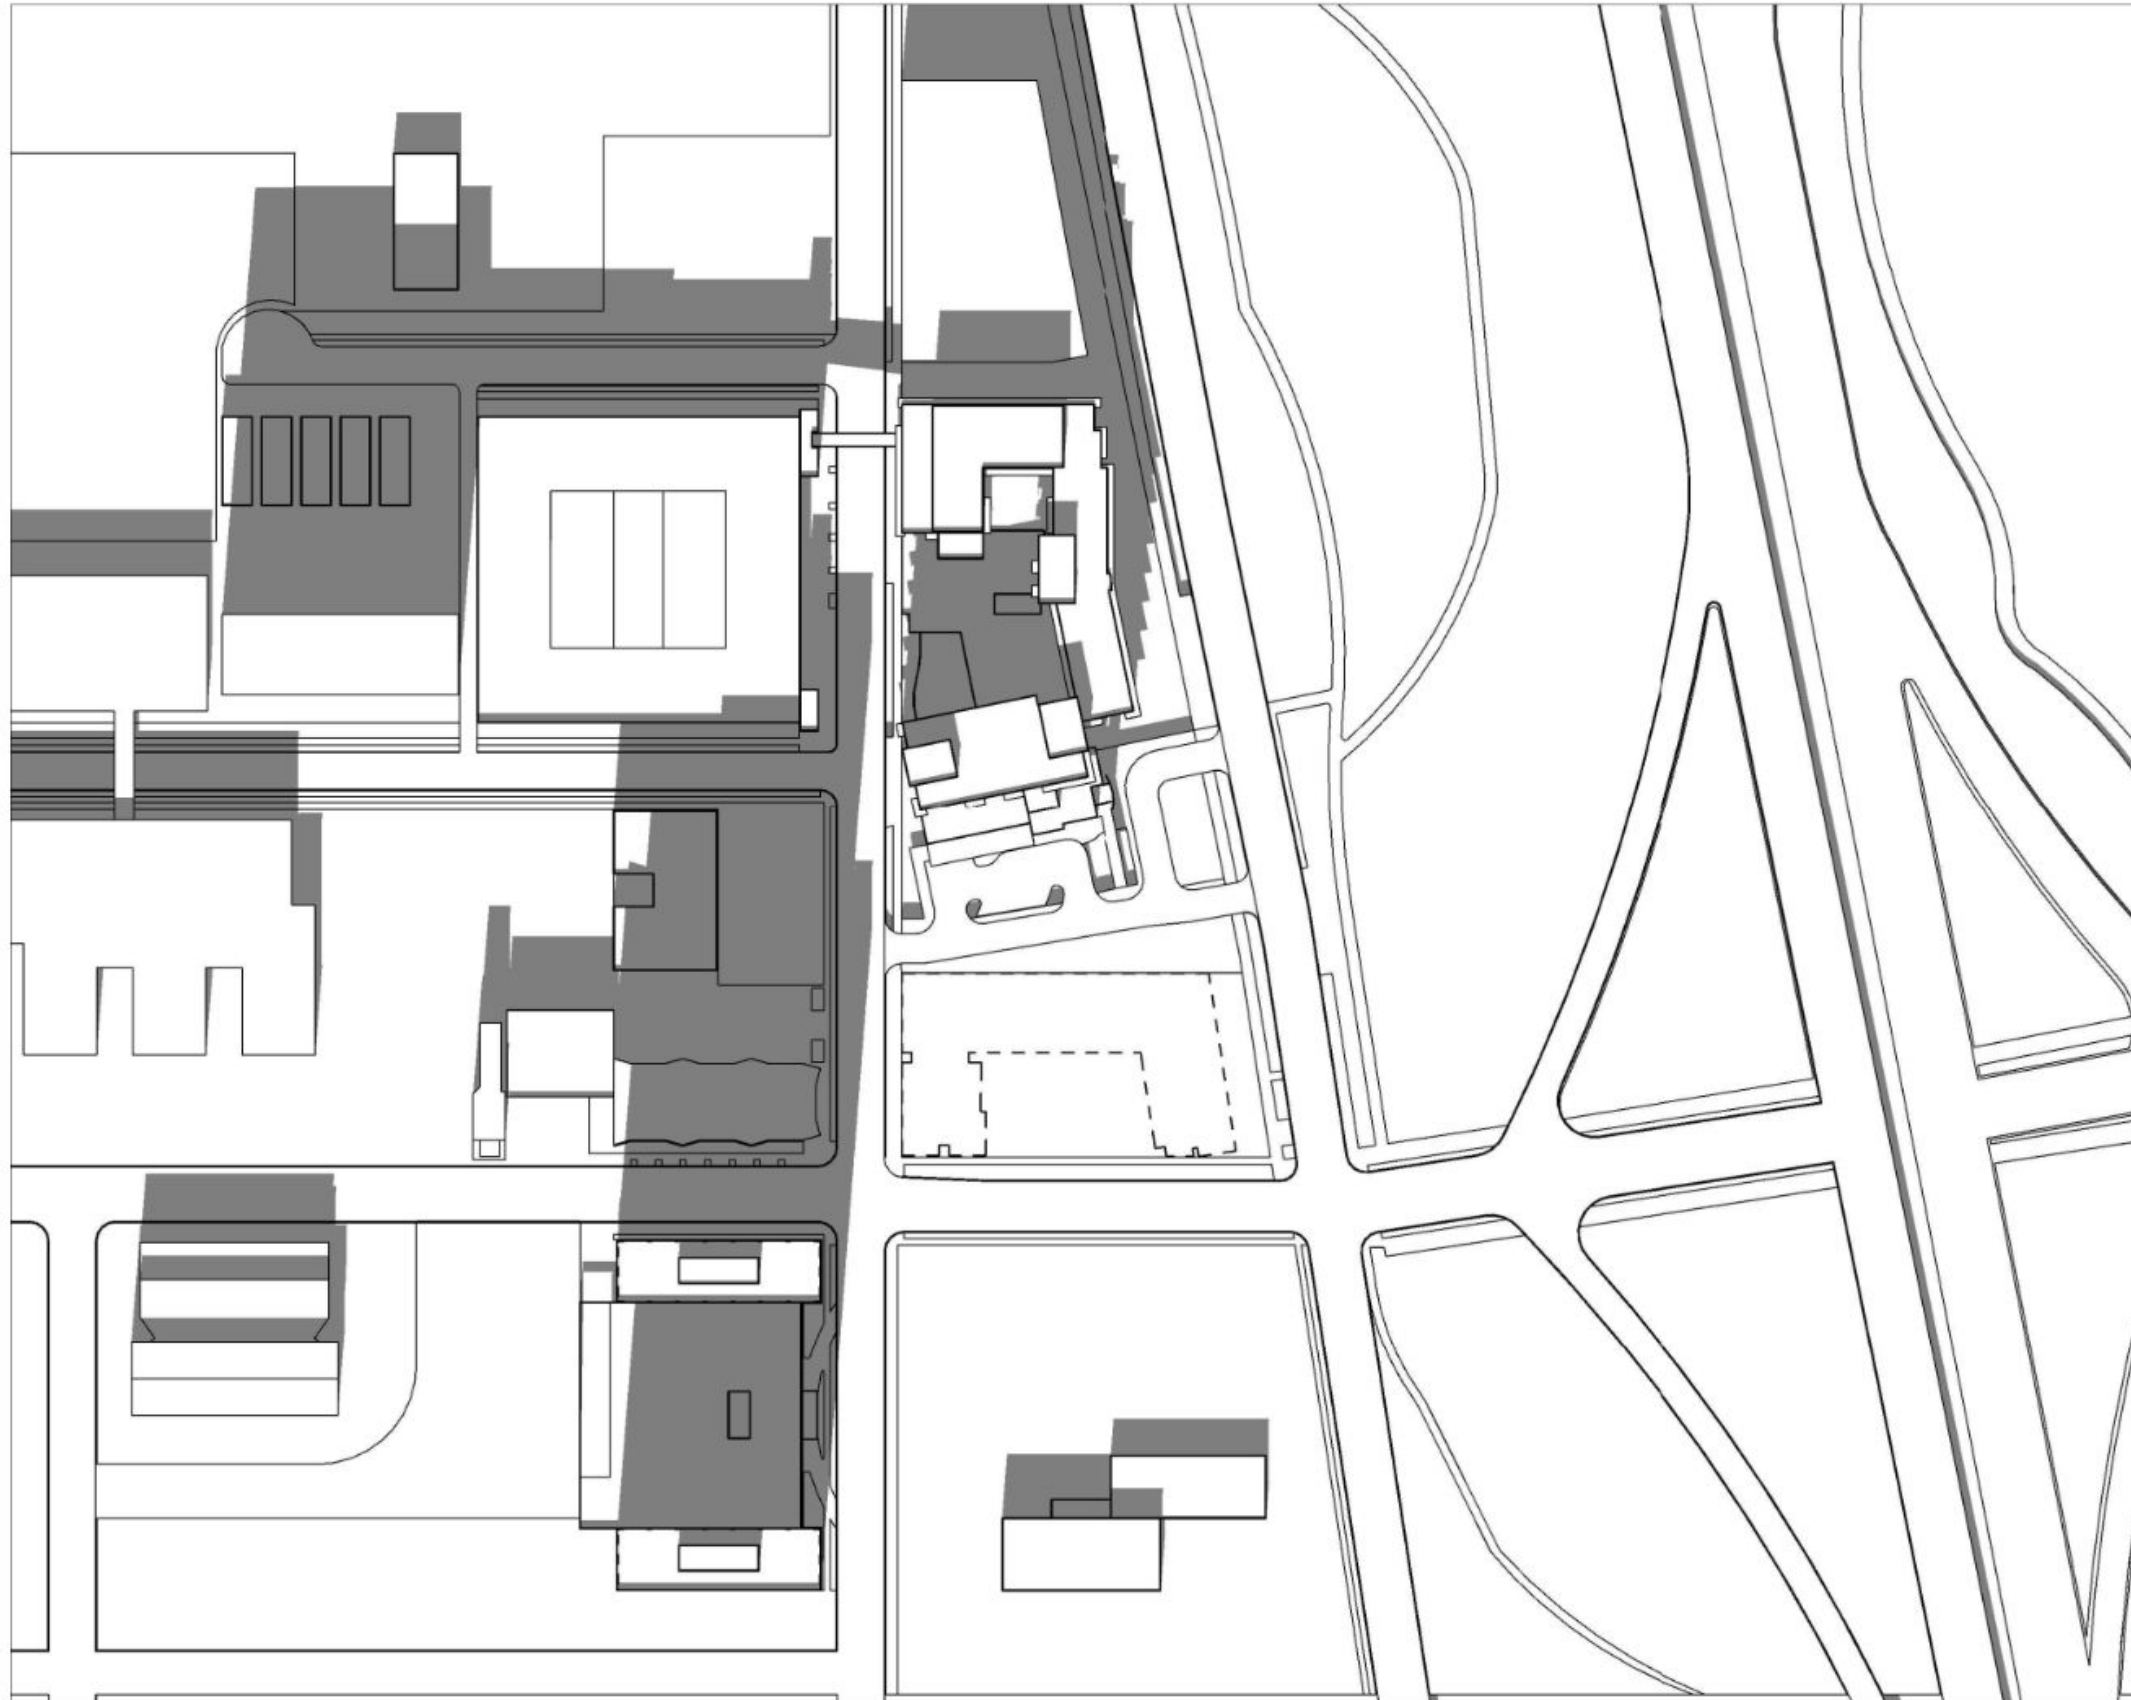

Shadow Study_ **Winter Solstice @ 9:00 AM**

Shadow Study_ **Winter Solstice @ 9:00 AM**

Shadow Study_ **Winter Solstice @ 12:00 PM**

Shadow Study_ **Winter Solstice @ 12:00 PM**

Shadow Study_ **Winter Solstice @ 3:00 PM**

Shadow Study_ **Winter Solstice @ 3:00 PM**