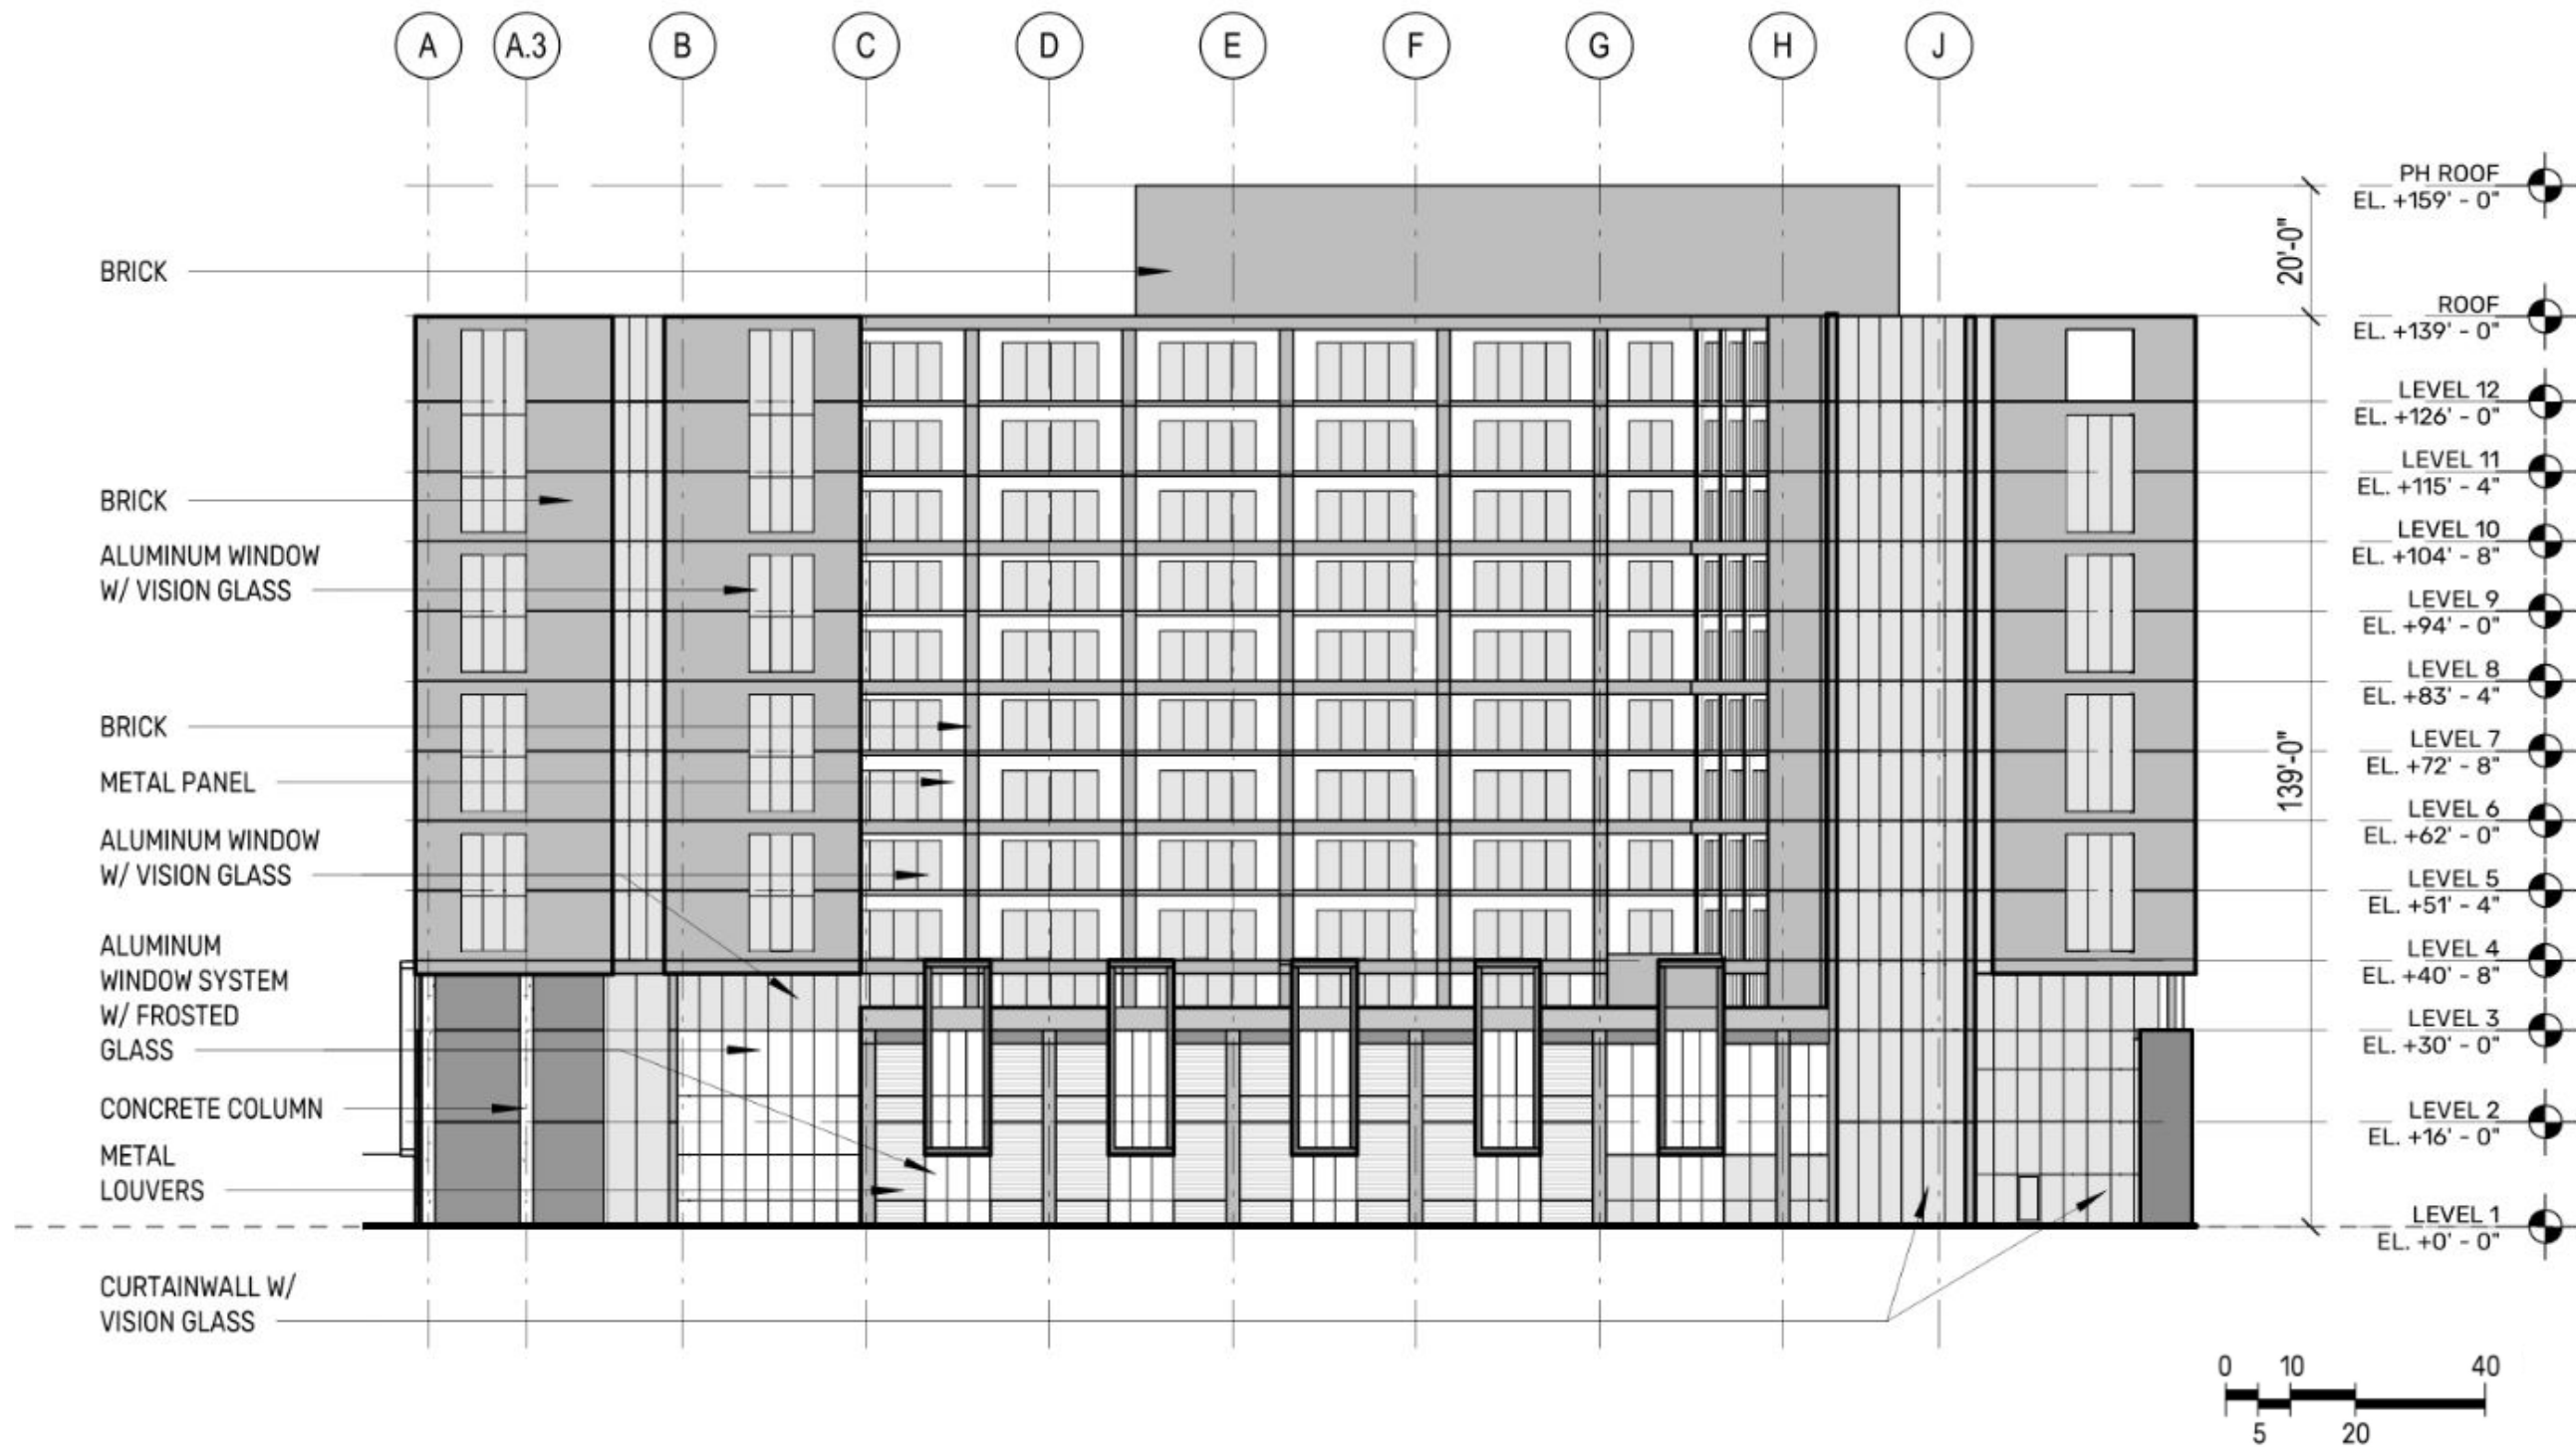

View from Marine Dr looking West

View from Wilson Ave looking North

C Streetscape Elevations
1" = 100'-0"

South Elevation

East Elevation

North Elevation

West Elevation