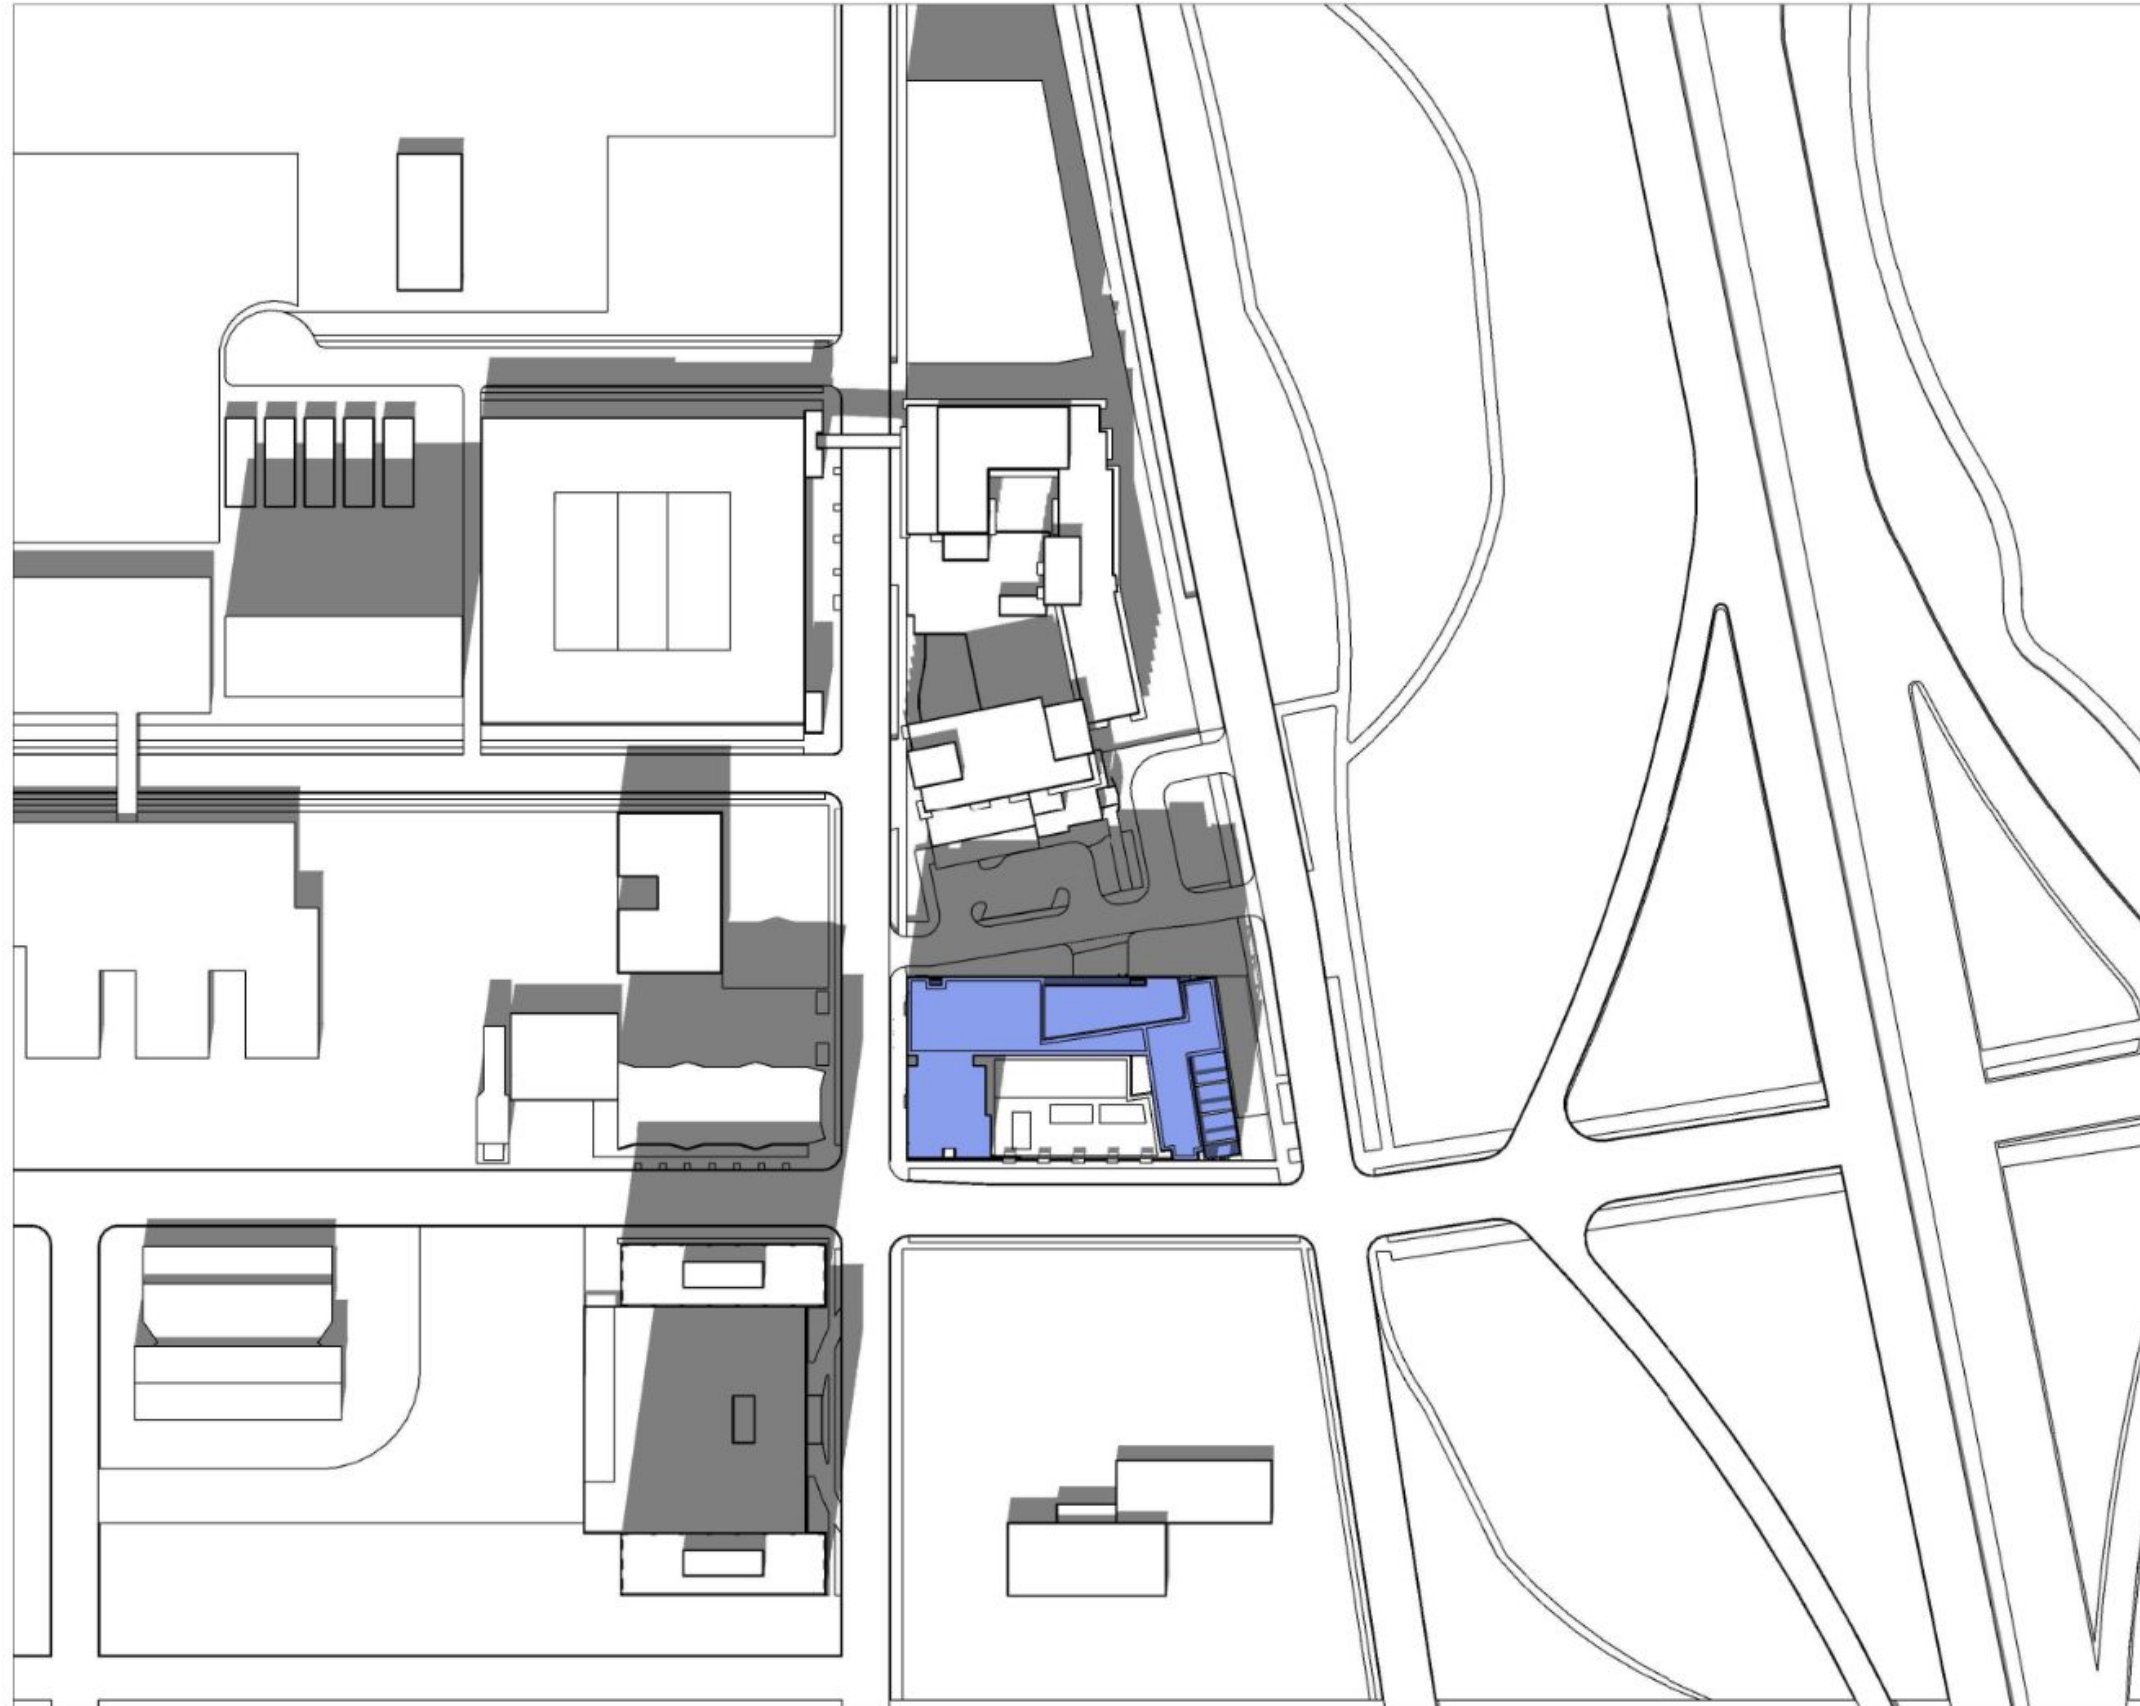

Shadow Study_ **Summer Solstice @ 3:00 PM**

Shadow Study_Spring/Fall Equinox @ 9:00 AM

Shadow Study_Spring/Fall Equinox @ 9:00 AM

Shadow Study_Spring/Fall Equinox @ 12:00 PM

Shadow Study_Spring/Fall Equinox @ 12:00 PM

Shadow Study_ **Spring/Fall Equinox @ 3:00 PM**

Shadow Study_Spring/Fall Equinox @ 3:00 PM