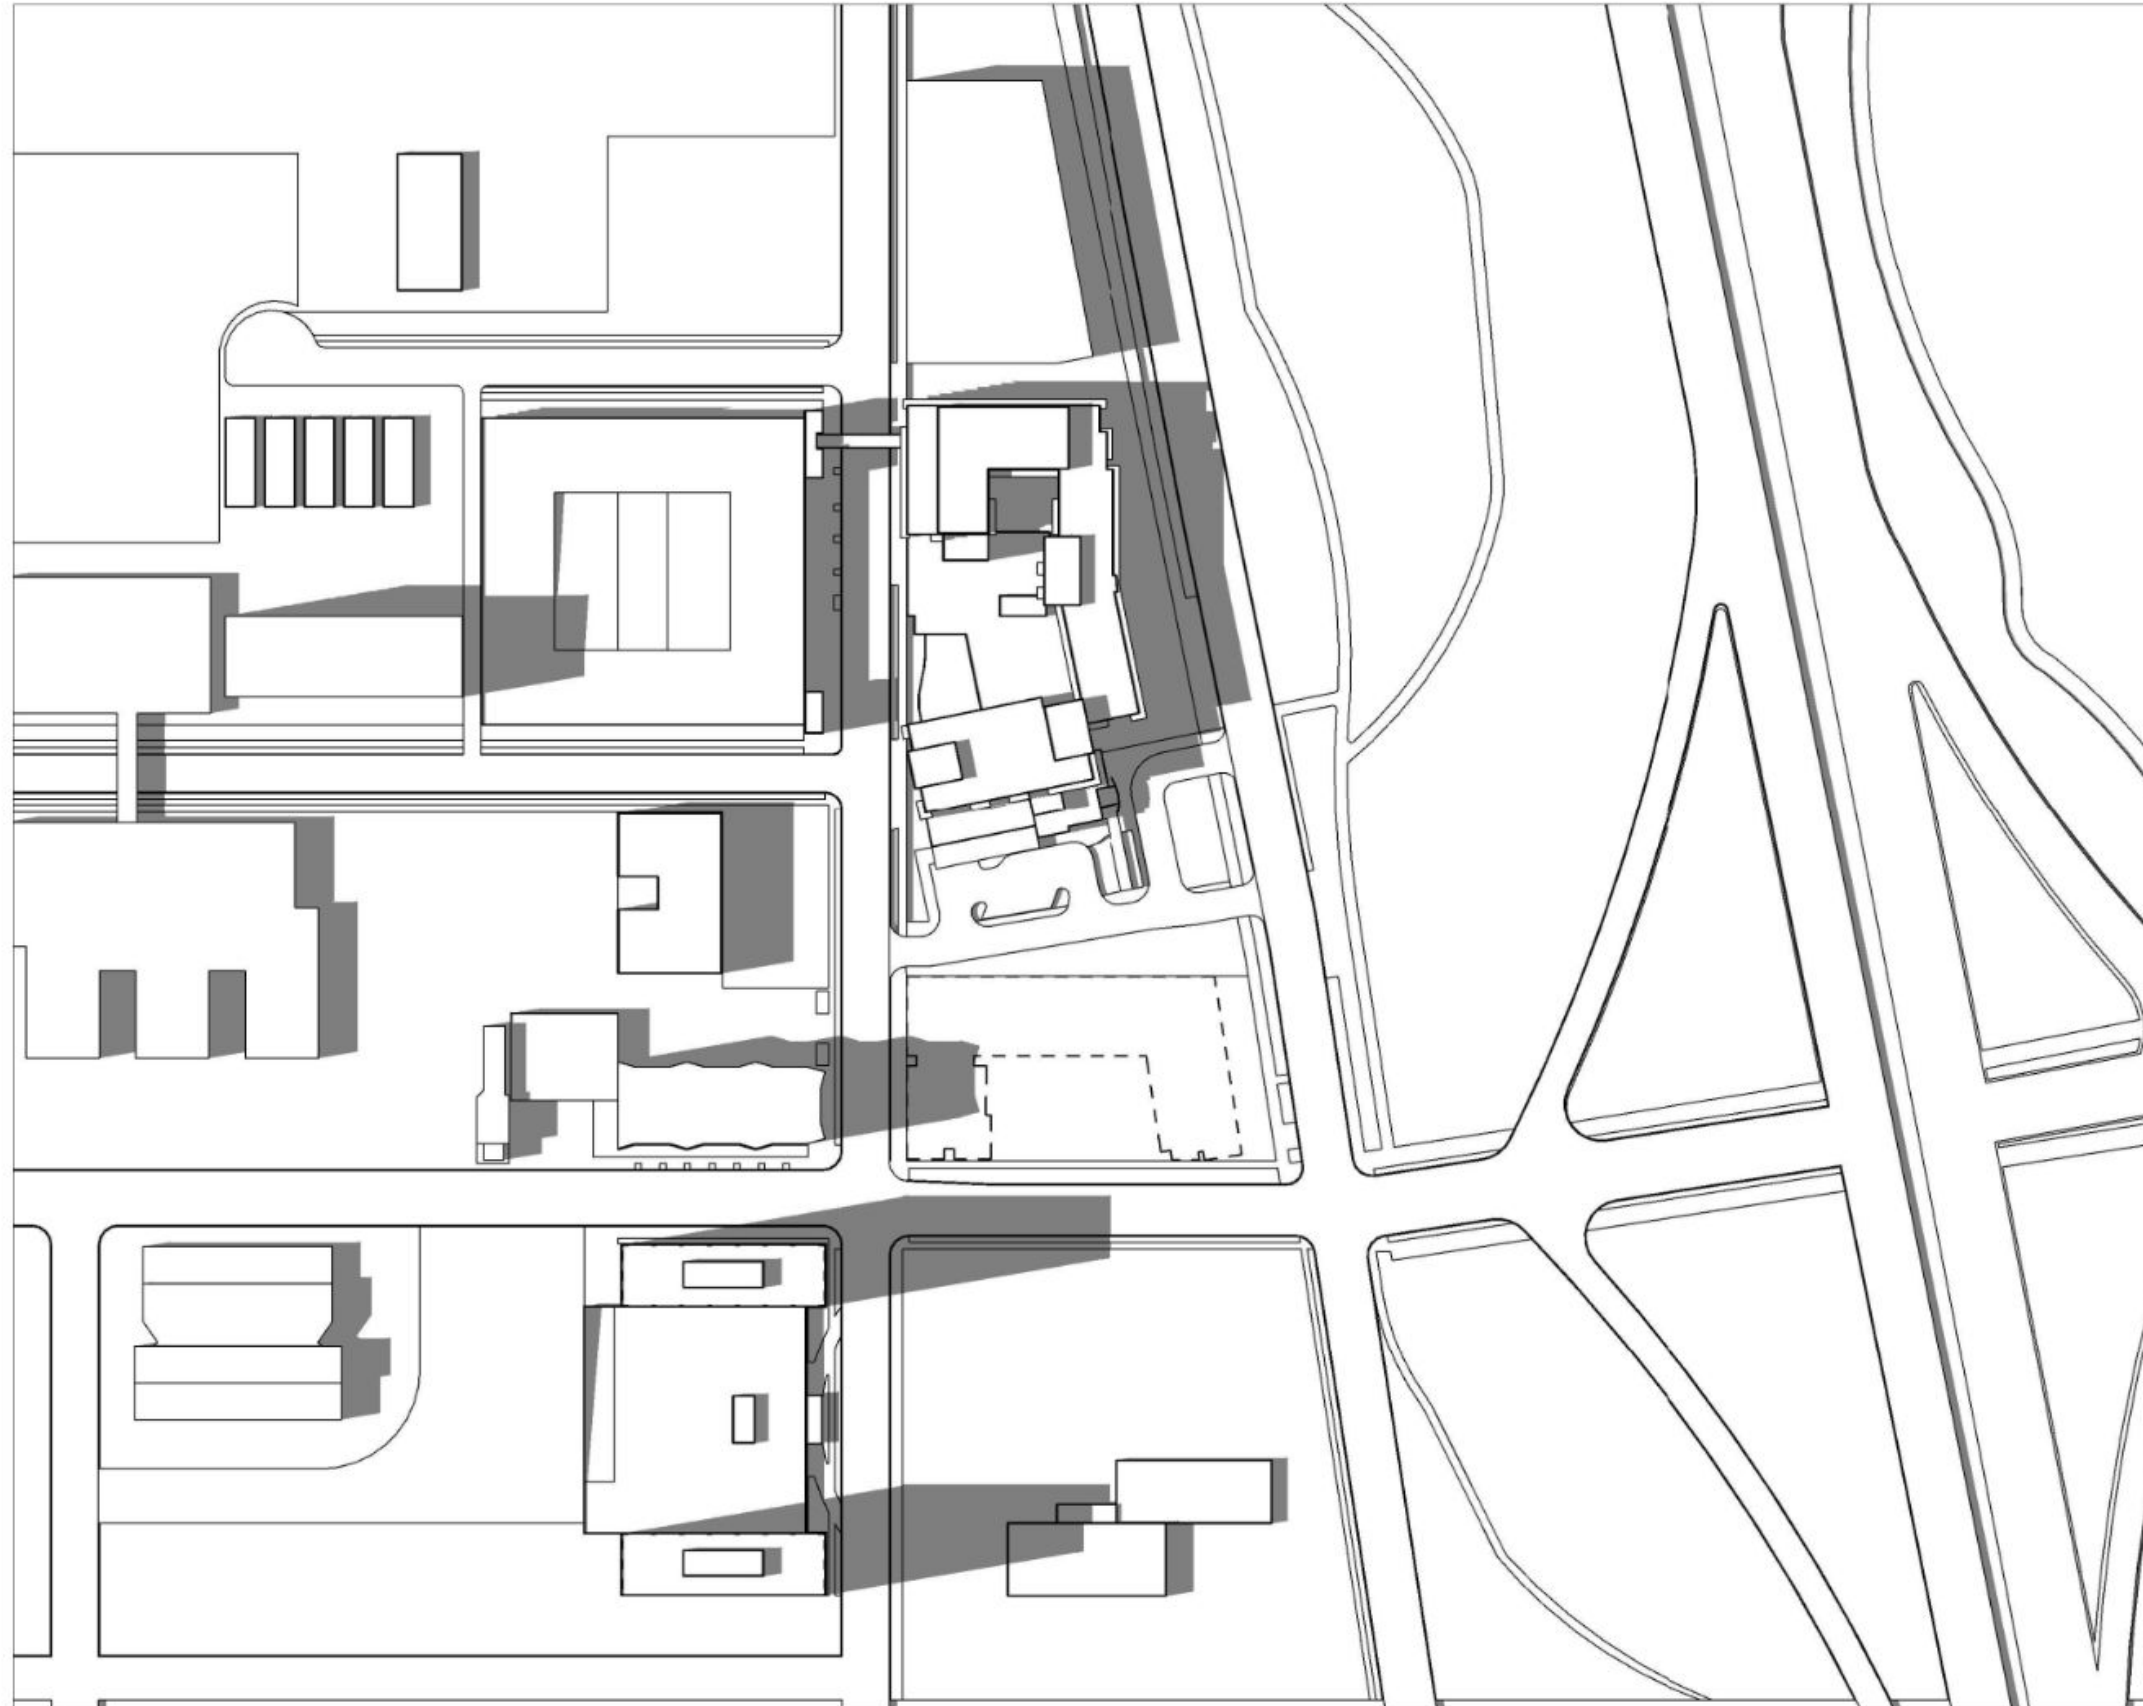

Shadow Study_ **Summer Solstice @ 9:00 AM**

Shadow Study_ **Summer Solstice @ 9:00 AM**

Shadow Study_ **Summer Solstice @ 12:00 PM**

Shadow Study_ **Summer Solstice @ 12:00 PM**

Shadow Study_ **Summer Solstice @ 3:00 PM**

Shadow Study_ **Summer Solstice @ 3:00 PM**

Shadow Study_Spring/Fall Equinox @ 9:00 AM

Shadow Study_Spring/Fall Equinox @ 9:00 AM

Shadow Study_Spring/Fall Equinox @ 12:00 PM

Shadow Study_Spring/Fall Equinox @ 12:00 PM

Shadow Study_ **Spring/Fall Equinox @ 3:00 PM**

Shadow Study_Spring/Fall Equinox @ 3:00 PM