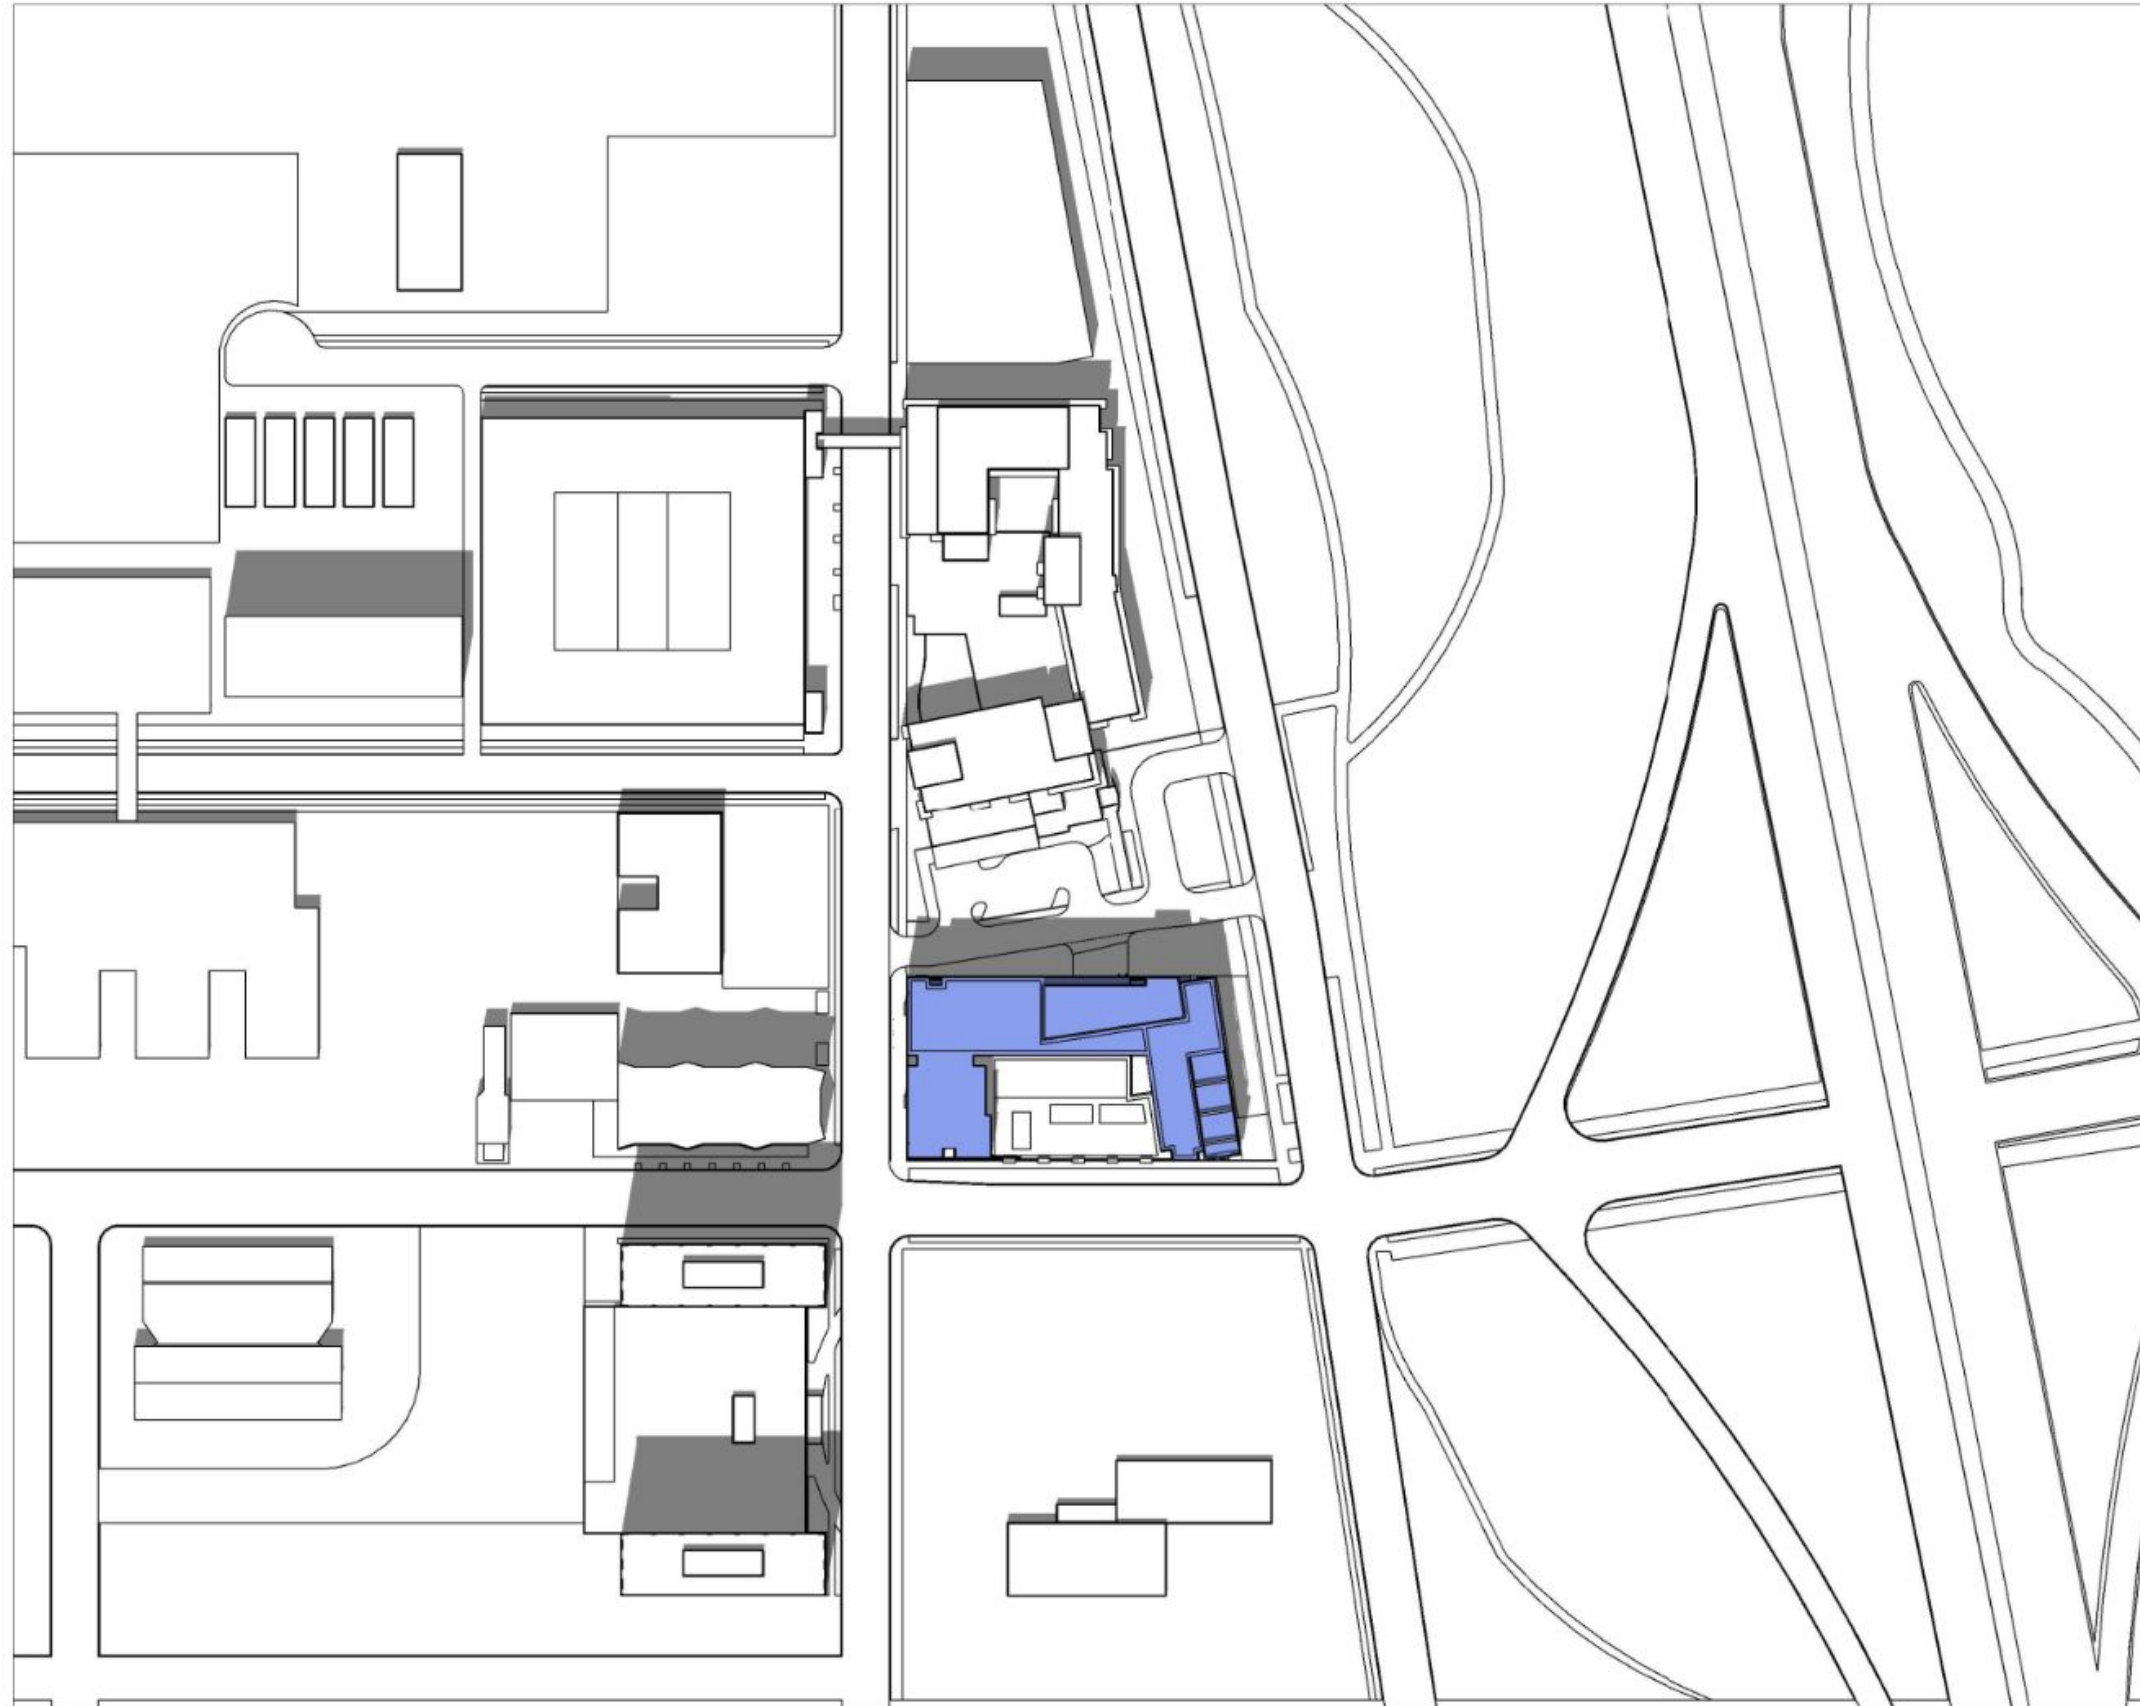

Shadow Study_ **Summer Solstice @ 9:00 AM**

Shadow Study_ **Summer Solstice @ 9:00 AM**

Shadow Study_ **Summer Solstice @ 12:00 PM**

Shadow Study_ **Summer Solstice @ 12:00 PM**

Shadow Study_ **Summer Solstice @ 3:00 PM**

Shadow Study_ **Summer Solstice @ 3:00 PM**

Shadow Study_Spring/Fall Equinox @ 9:00 AM

Shadow Study_Spring/Fall Equinox @ 9:00 AM

Shadow Study_Spring/Fall Equinox @ 12:00 PM

Shadow Study_Spring/Fall Equinox @ 12:00 PM

Shadow Study_ **Spring/Fall Equinox @ 3:00 PM**

Shadow Study_Spring/Fall Equinox @ 3:00 PM