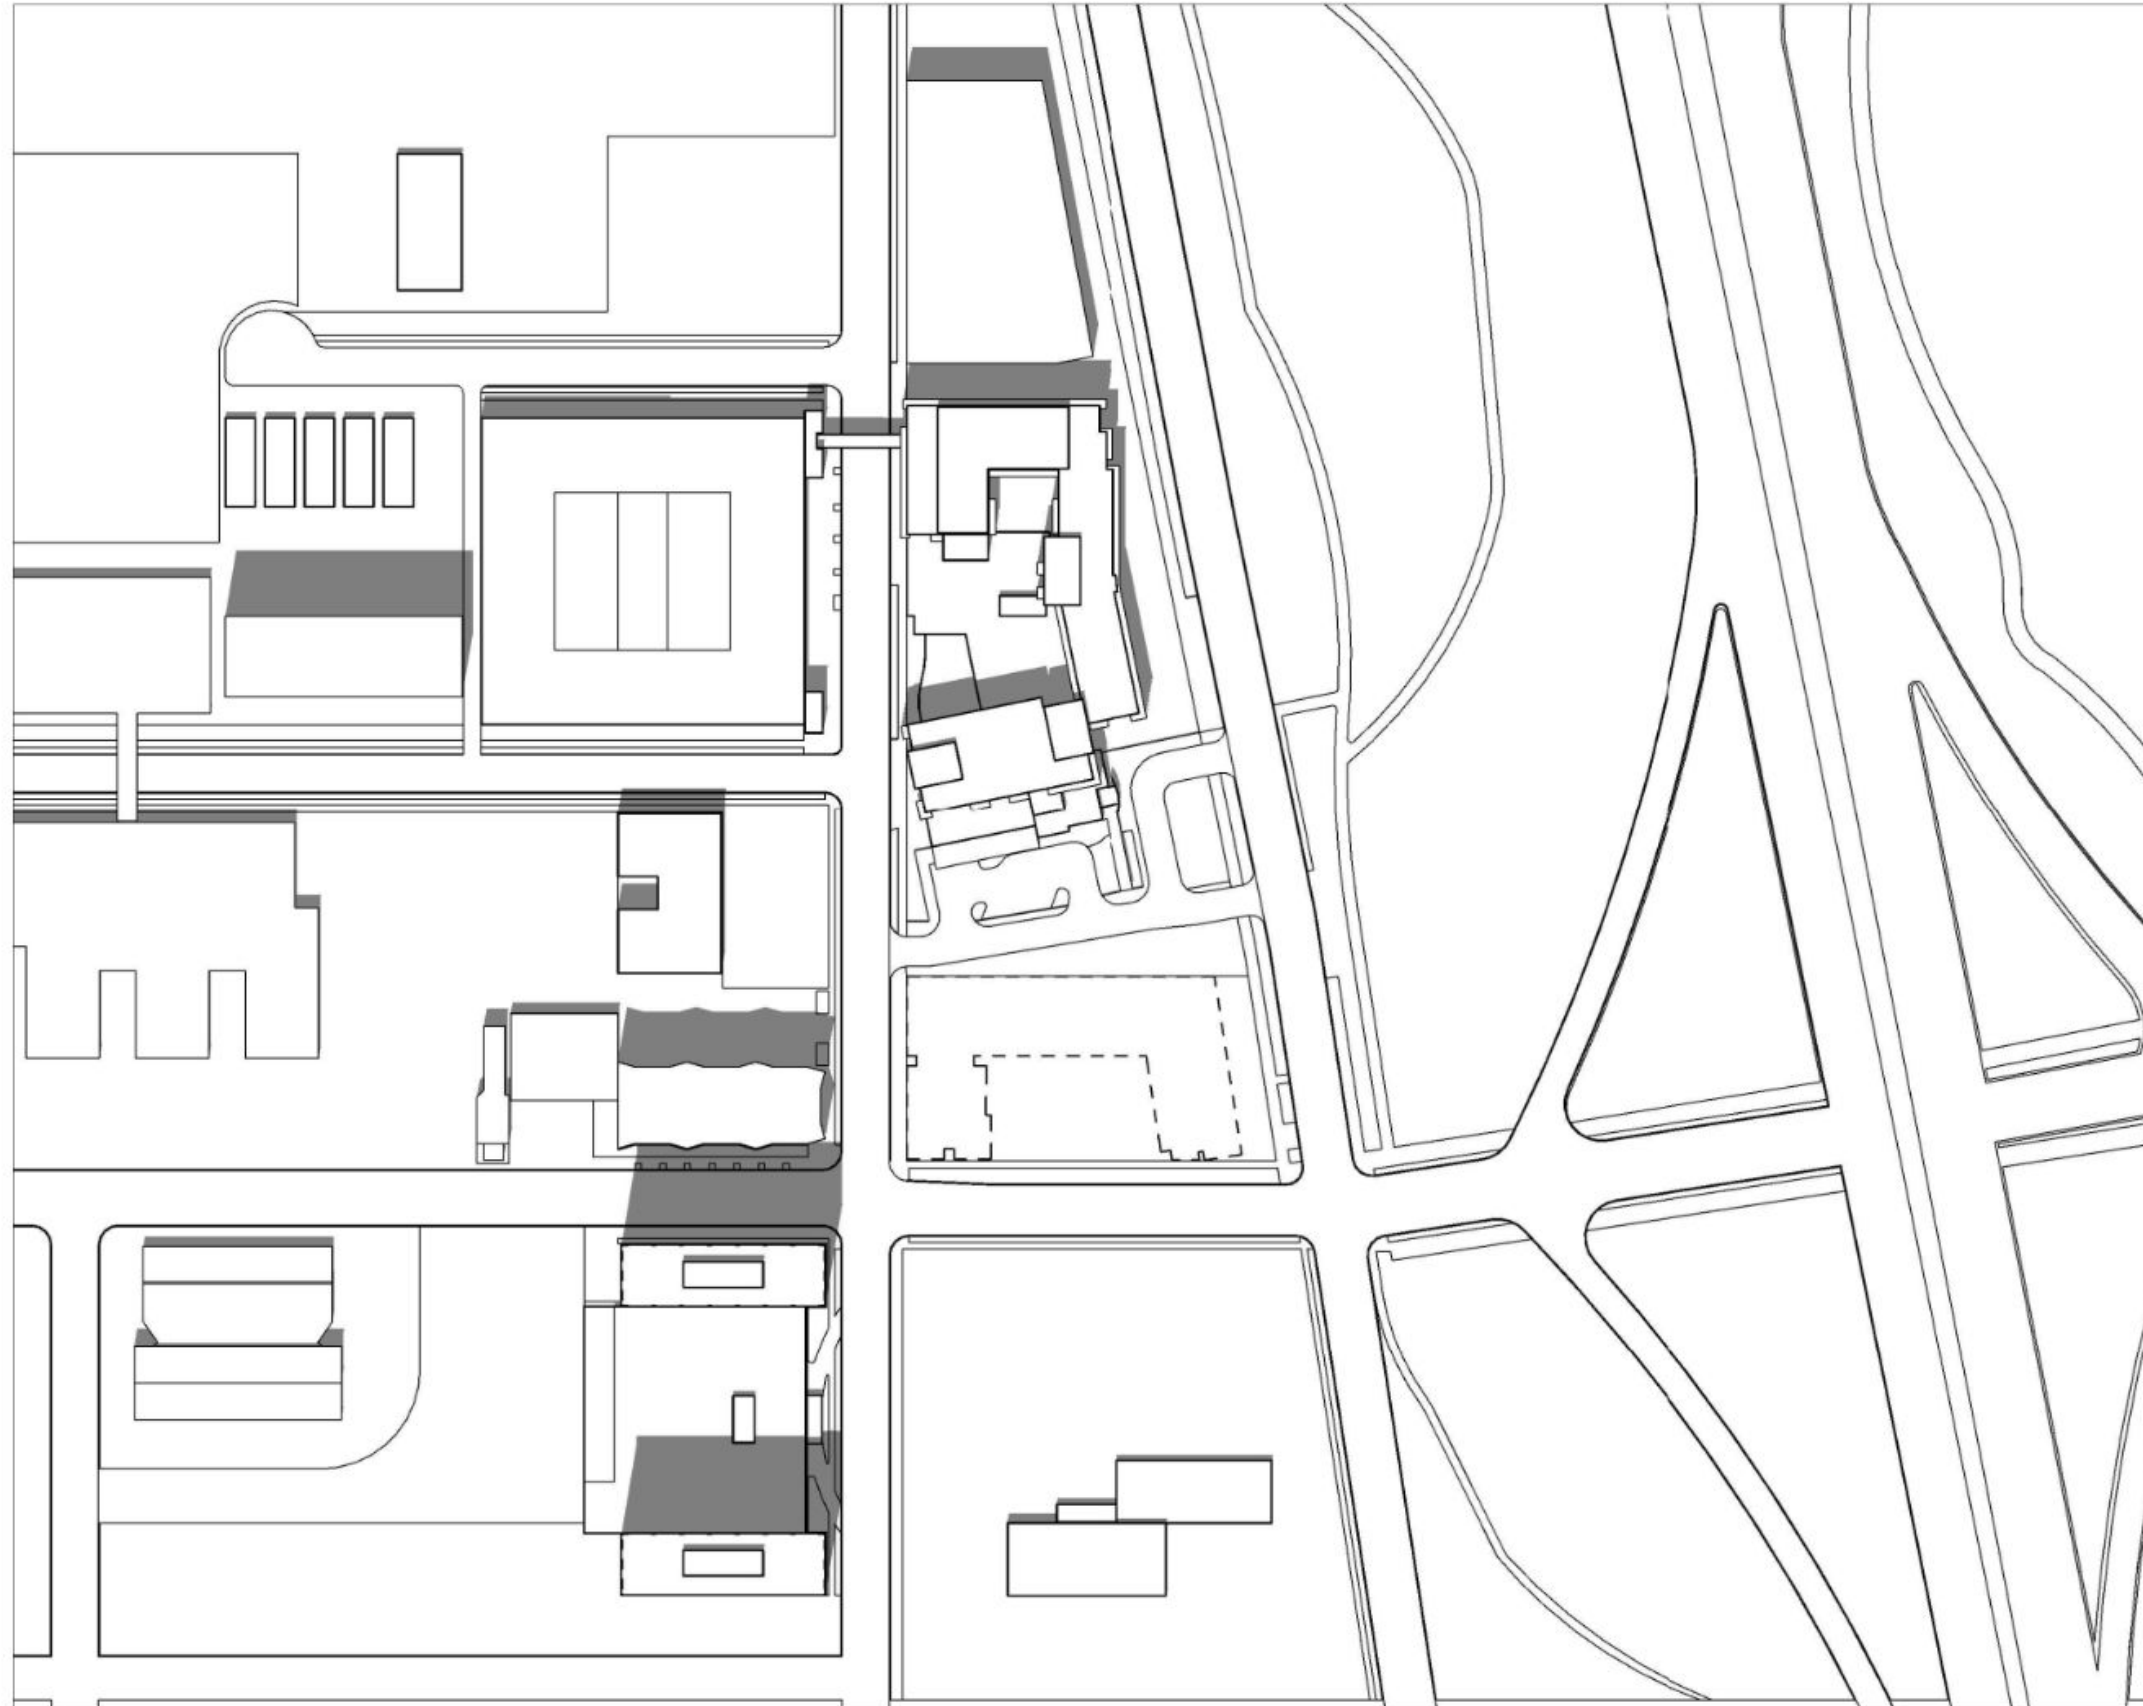

Shadow Study_ **Summer Solstice @ 9:00 AM**

Shadow Study_ **Summer Solstice @ 9:00 AM**

Shadow Study_ **Summer Solstice @ 12:00 PM**

Shadow Study_ **Summer Solstice @ 12:00 PM**

Shadow Study_ **Summer Solstice @ 3:00 PM**

Shadow Study_ **Summer Solstice @ 3:00 PM**

Shadow Study_Spring/Fall Equinox @ 9:00 AM

Shadow Study_Spring/Fall Equinox @ 9:00 AM

Shadow Study_Spring/Fall Equinox @ 12:00 PM

Shadow Study_Spring/Fall Equinox @ 12:00 PM

Shadow Study_ **Spring/Fall Equinox @ 3:00 PM**

Shadow Study_Spring/Fall Equinox @ 3:00 PM