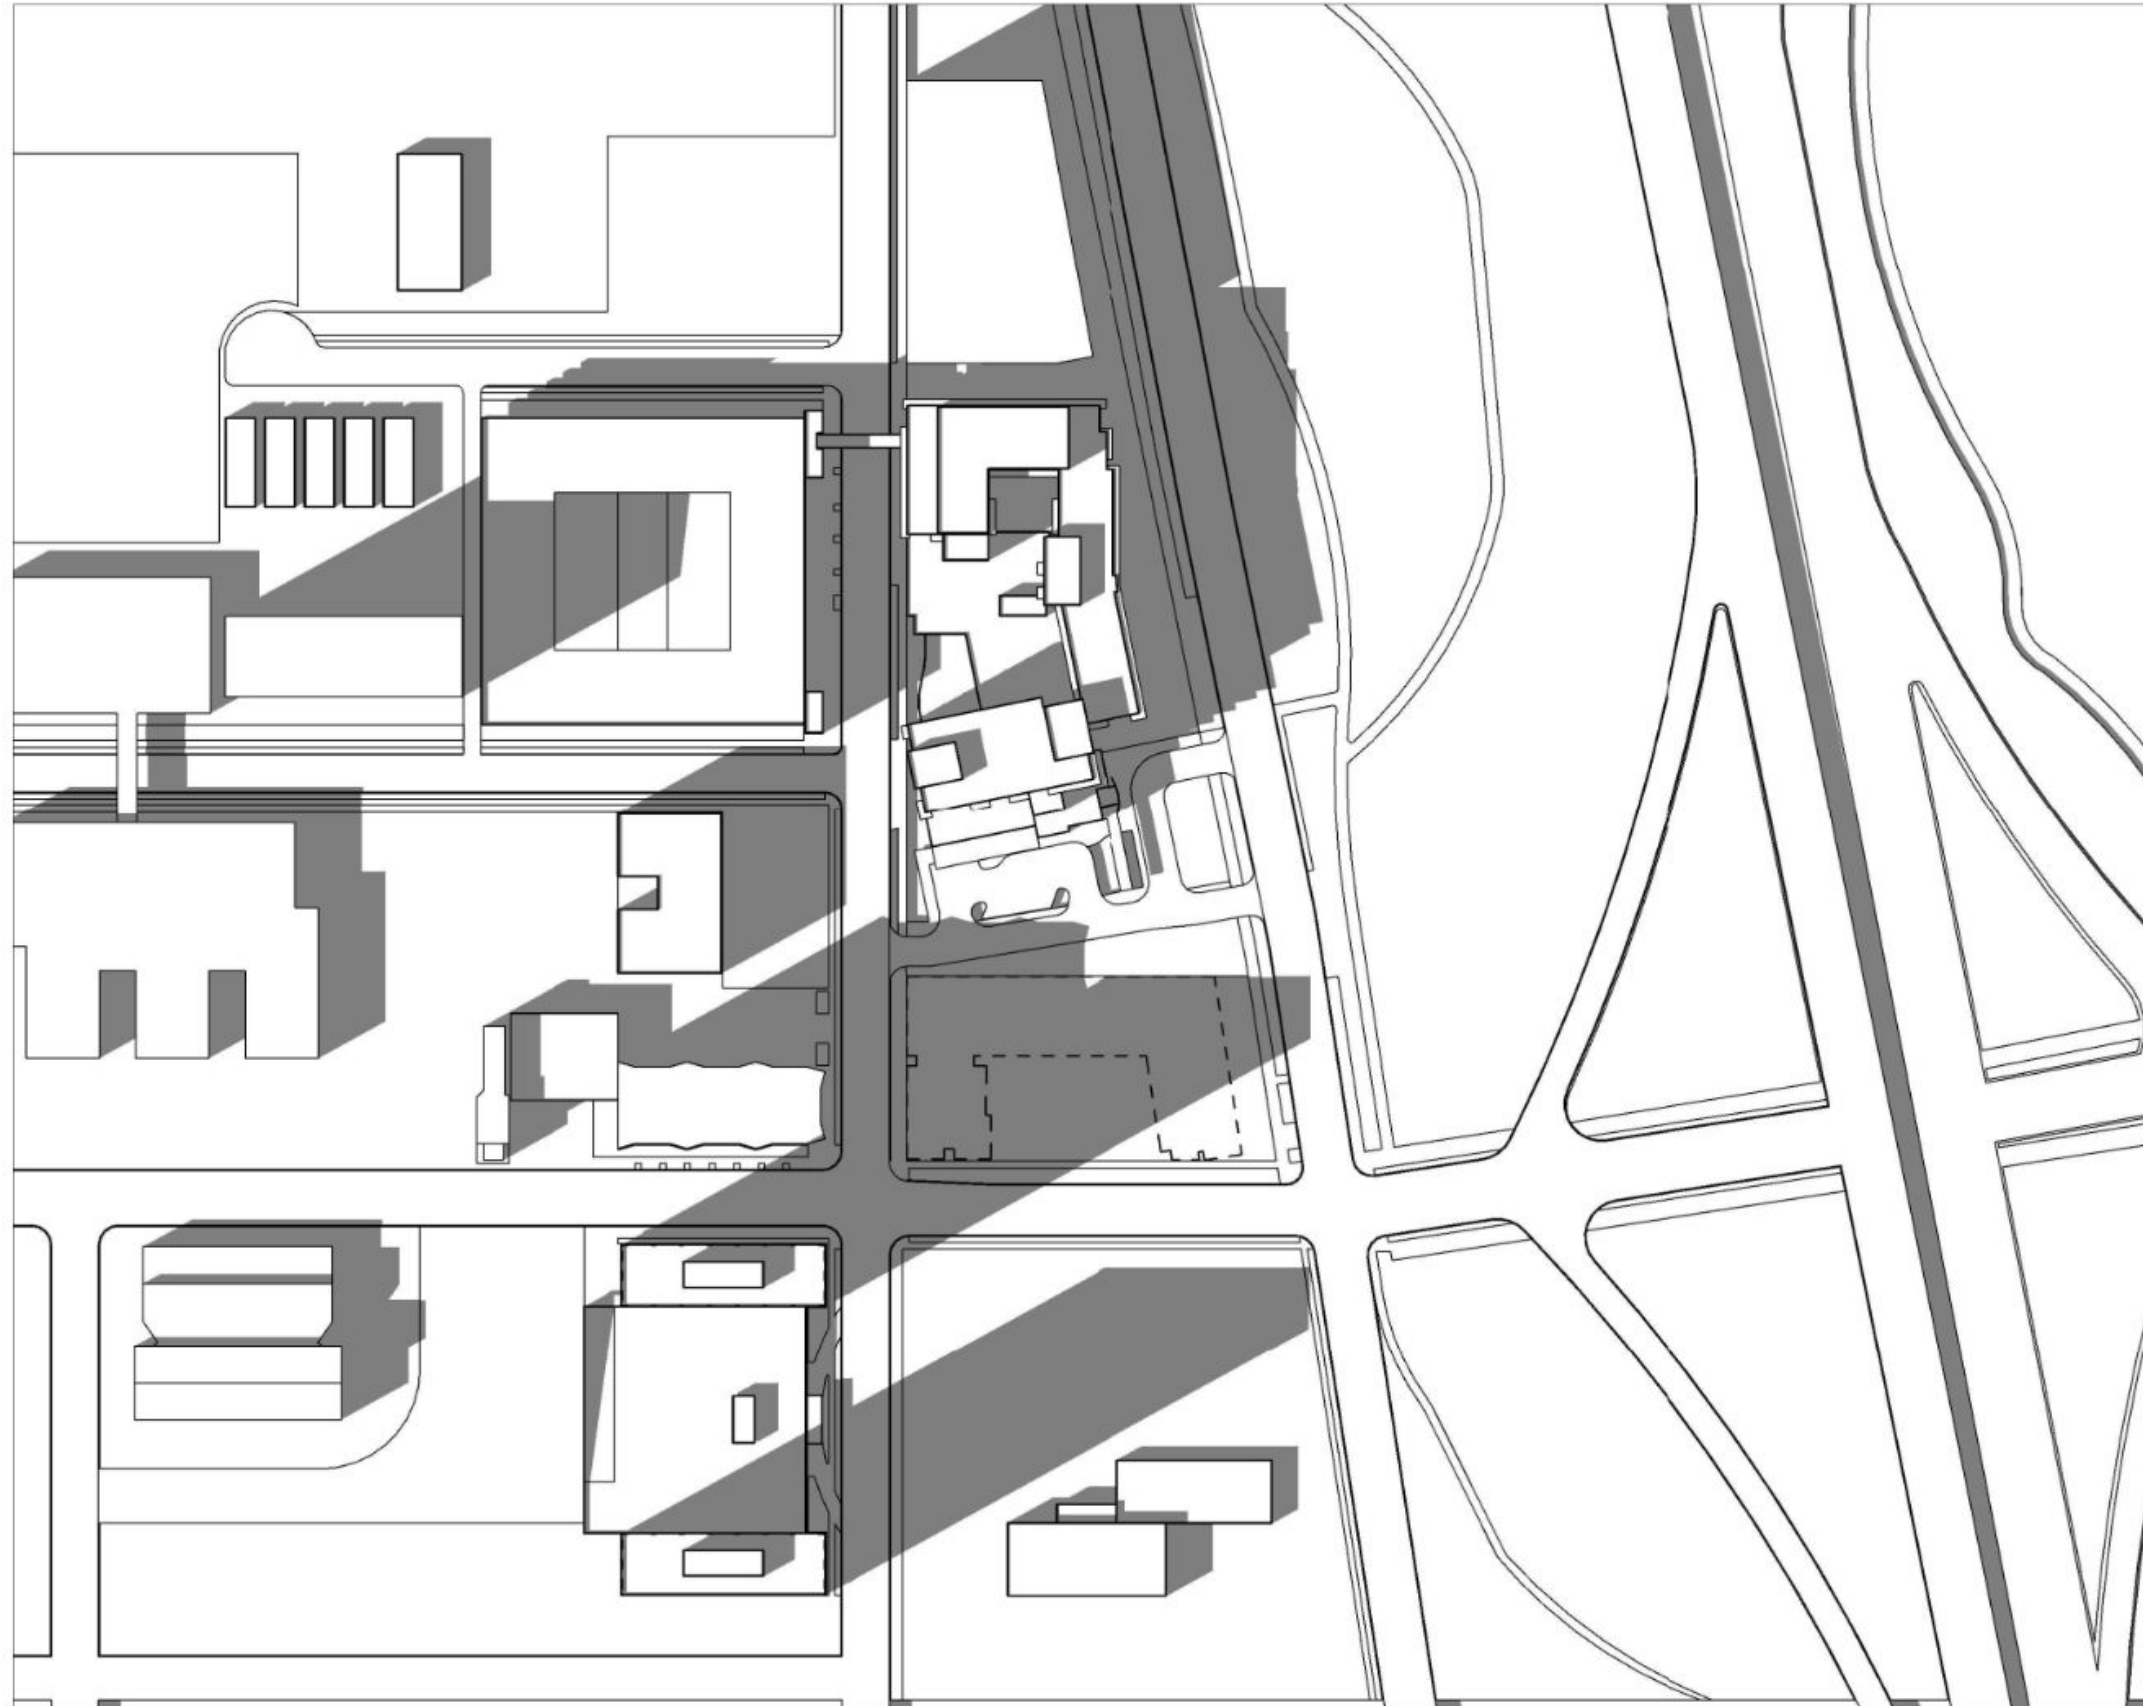

Shadow Study_ **Summer Solstice @ 3:00 PM**

Shadow Study_Spring/Fall Equinox @ 9:00 AM

Shadow Study_Spring/Fall Equinox @ 9:00 AM

Shadow Study_Spring/Fall Equinox @ 12:00 PM

Shadow Study_Spring/Fall Equinox @ 12:00 PM

Shadow Study_ **Spring/Fall Equinox @ 3:00 PM**

Shadow Study_Spring/Fall Equinox @ 3:00 PM