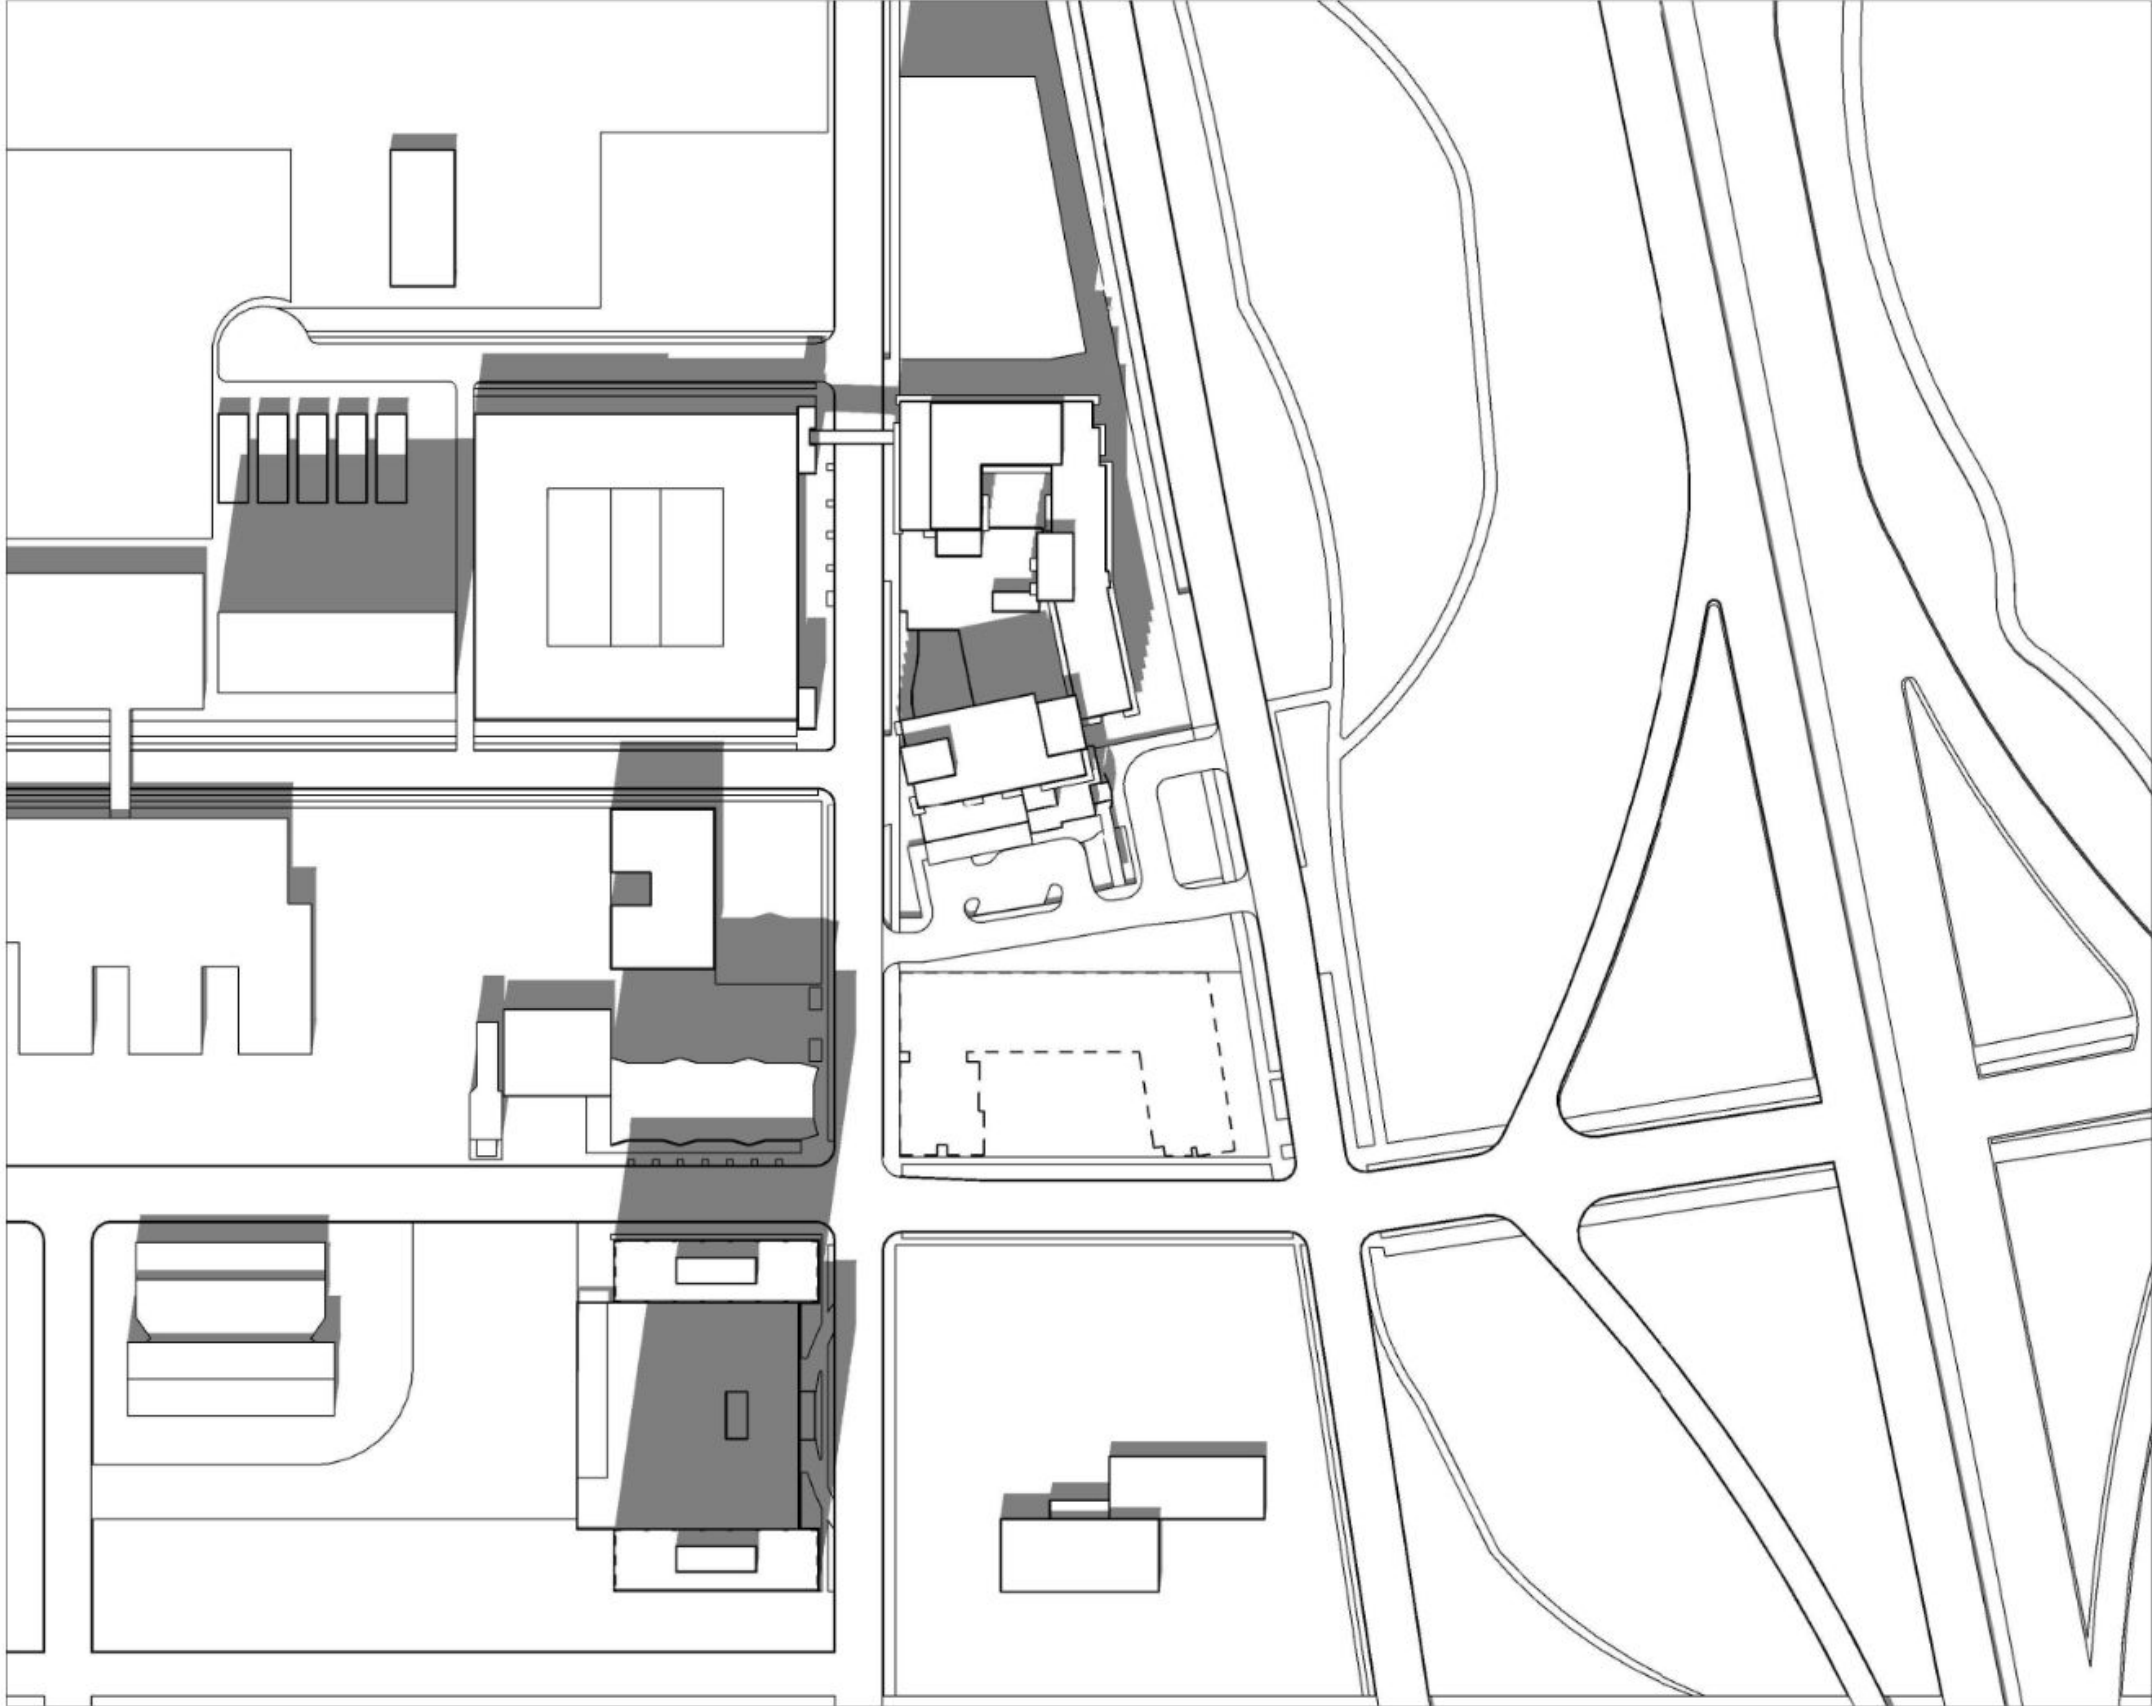

Shadow Study_ **Summer Solstice @ 3:00 PM**

Shadow Study_Spring/Fall Equinox @ 9:00 AM

Shadow Study_Spring/Fall Equinox @ 9:00 AM

Shadow Study_Spring/Fall Equinox @ 12:00 PM

Shadow Study_Spring/Fall Equinox @ 12:00 PM

Shadow Study_ **Spring/Fall Equinox @ 3:00 PM**

Shadow Study_Spring/Fall Equinox @ 3:00 PM