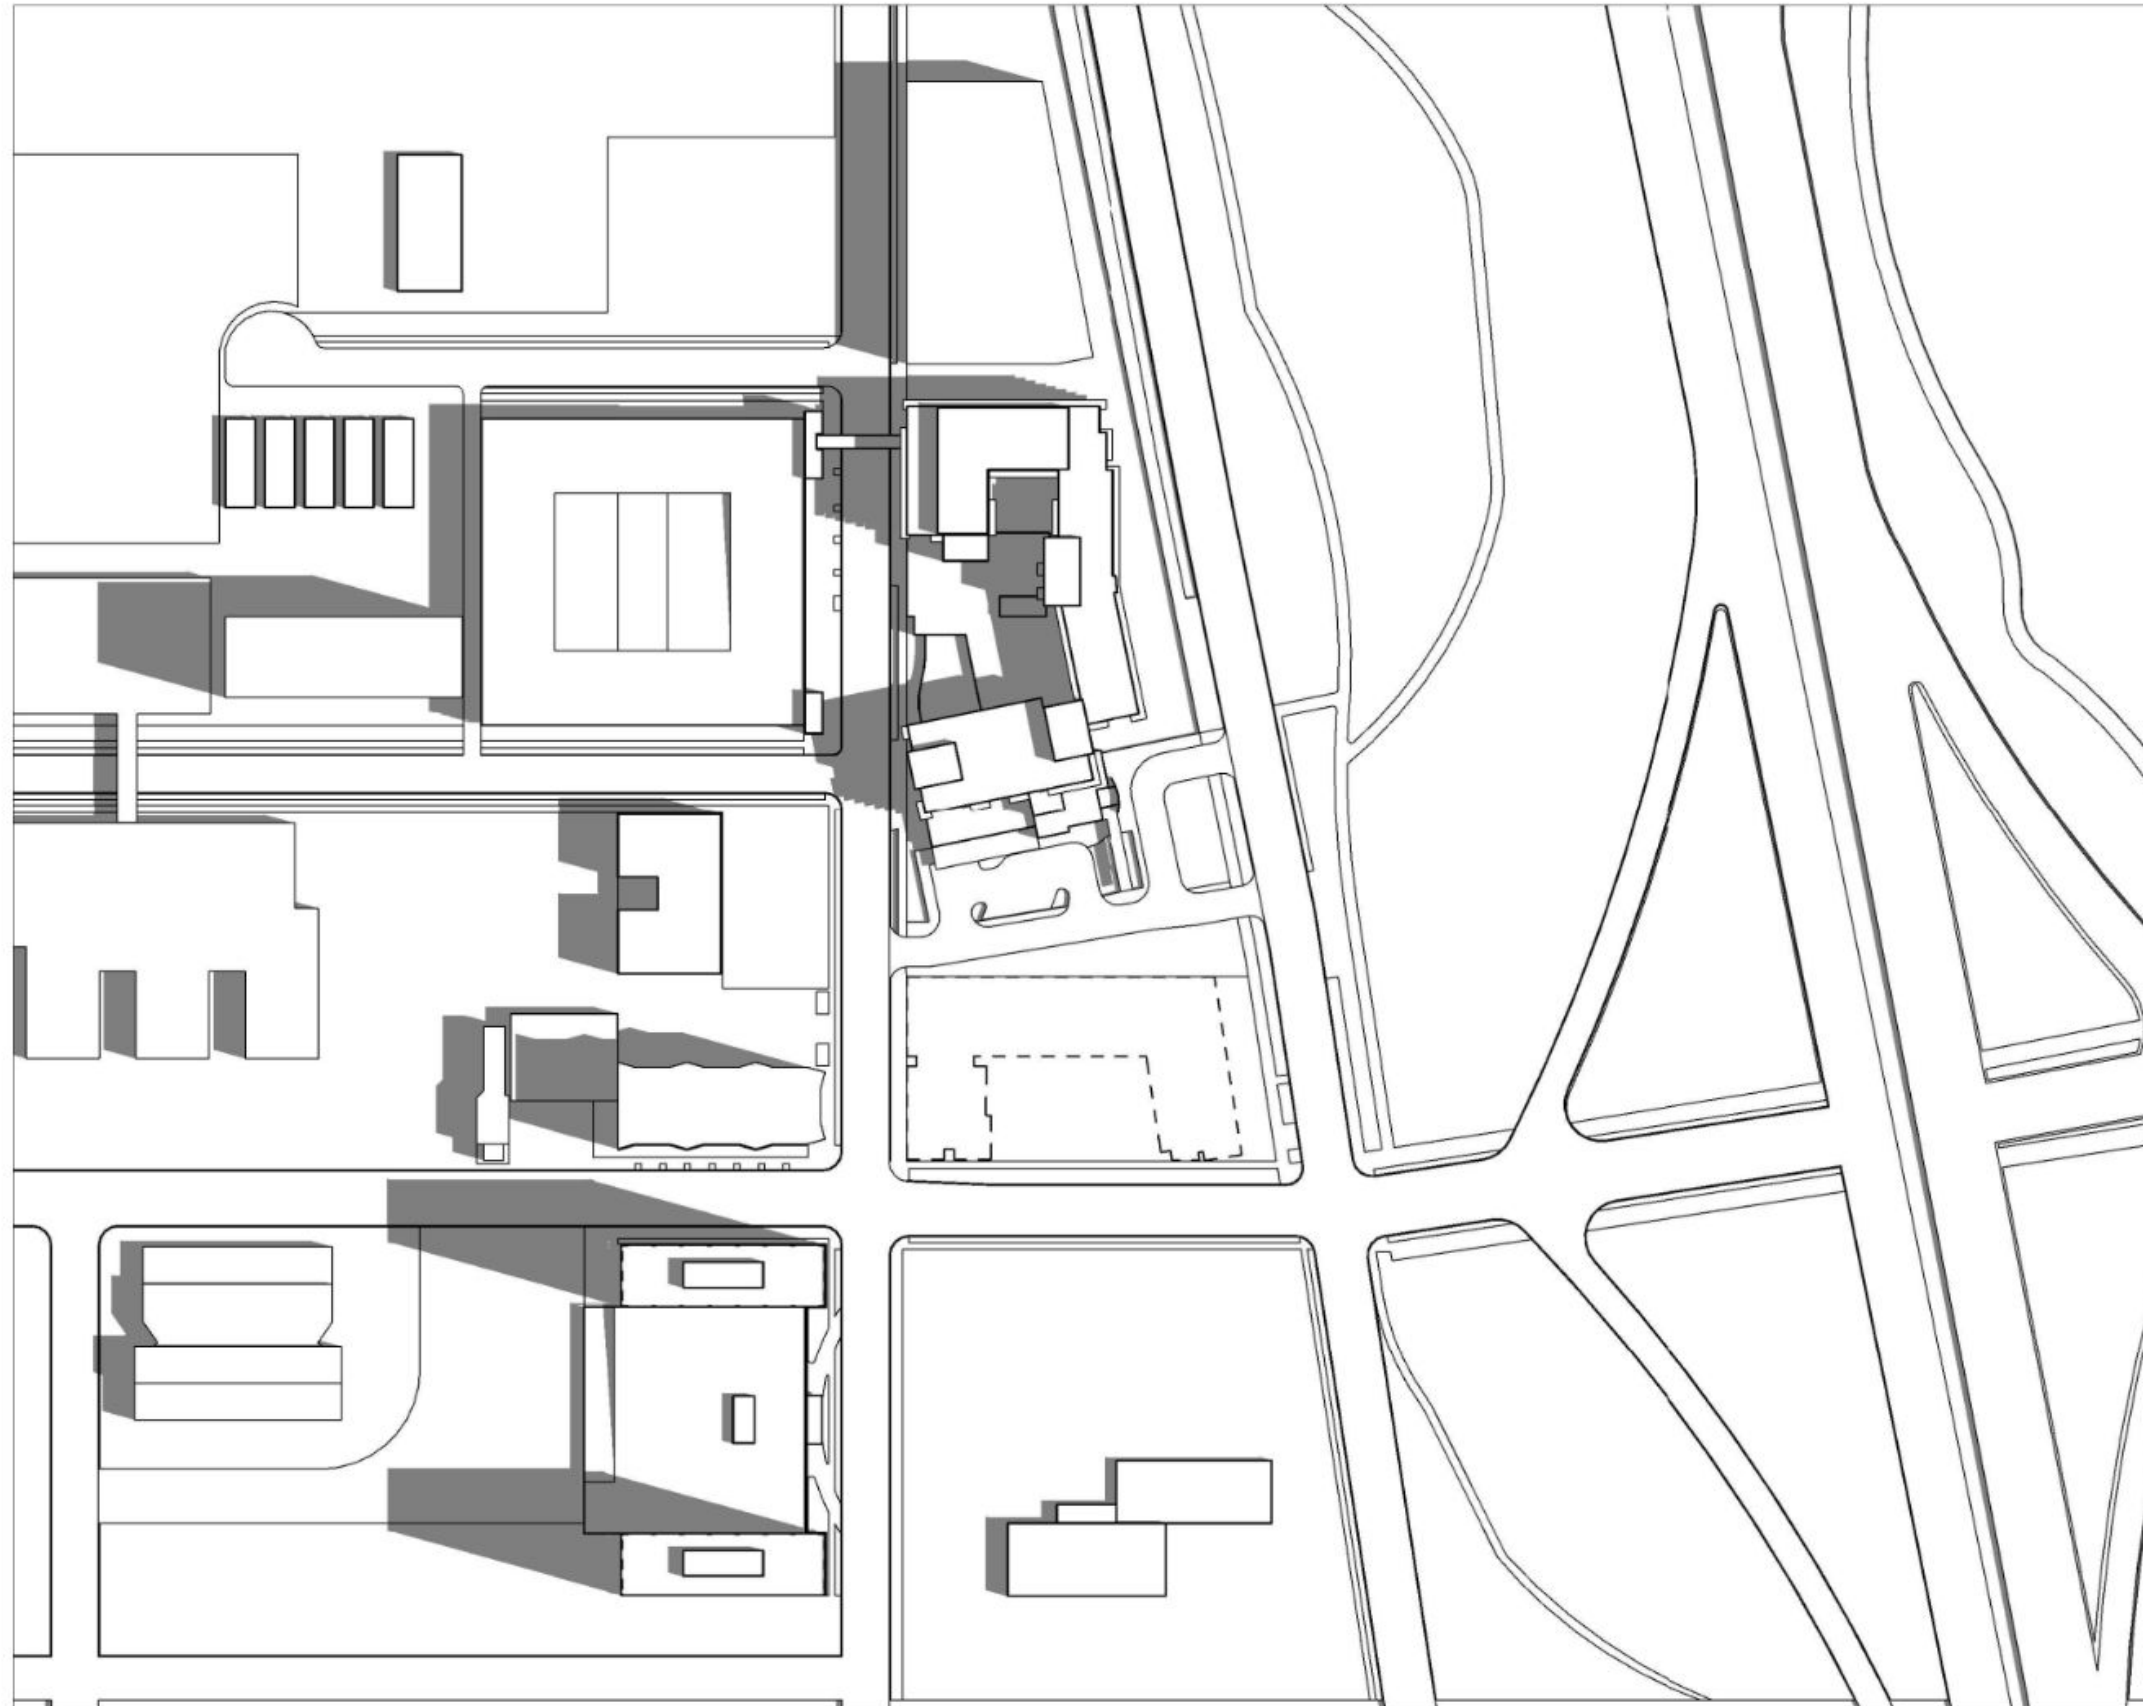

Shadow Study_ **Summer Solstice @ 9:00 AM**

Shadow Study_ **Summer Solstice @ 9:00 AM**

Shadow Study_ **Summer Solstice @ 12:00 PM**

Shadow Study_ **Summer Solstice @ 12:00 PM**

Shadow Study_ **Summer Solstice @ 3:00 PM**

Shadow Study_ **Summer Solstice @ 3:00 PM**

Shadow Study_Spring/Fall Equinox @ 9:00 AM

Shadow Study_Spring/Fall Equinox @ 9:00 AM

Shadow Study_Spring/Fall Equinox @ 12:00 PM

Shadow Study_Spring/Fall Equinox @ 12:00 PM

Shadow Study_ **Spring/Fall Equinox @ 3:00 PM**

Shadow Study_Spring/Fall Equinox @ 3:00 PM